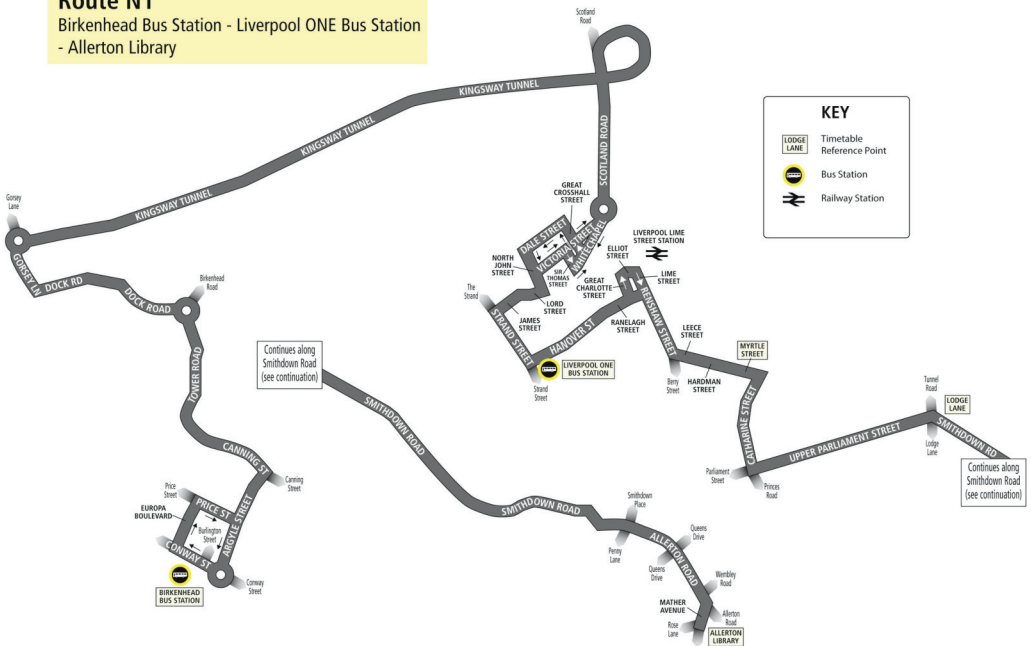

Just £2 to get around!*

Operates hourly starting at 0025 from Liverpool ONE Bus Station.
(Friday, Saturday and Sunday only)

Scan here for the full timetable and stops:

Check out the Liverpool City Region Live Music Map here:

Route N1

Birkenhead Bus Station - Liverpool ONE Bus Station
- Allerton Library

KEY

- Lodge Lane
- Timetable
- Reference Point
- Bus Station
- Railway Station

@StagecoachMCSL

stagecoachbus.com

0345 241 8000

Concessions travel free within the usual scheme rules. Details are correct at the time of print. December 2023