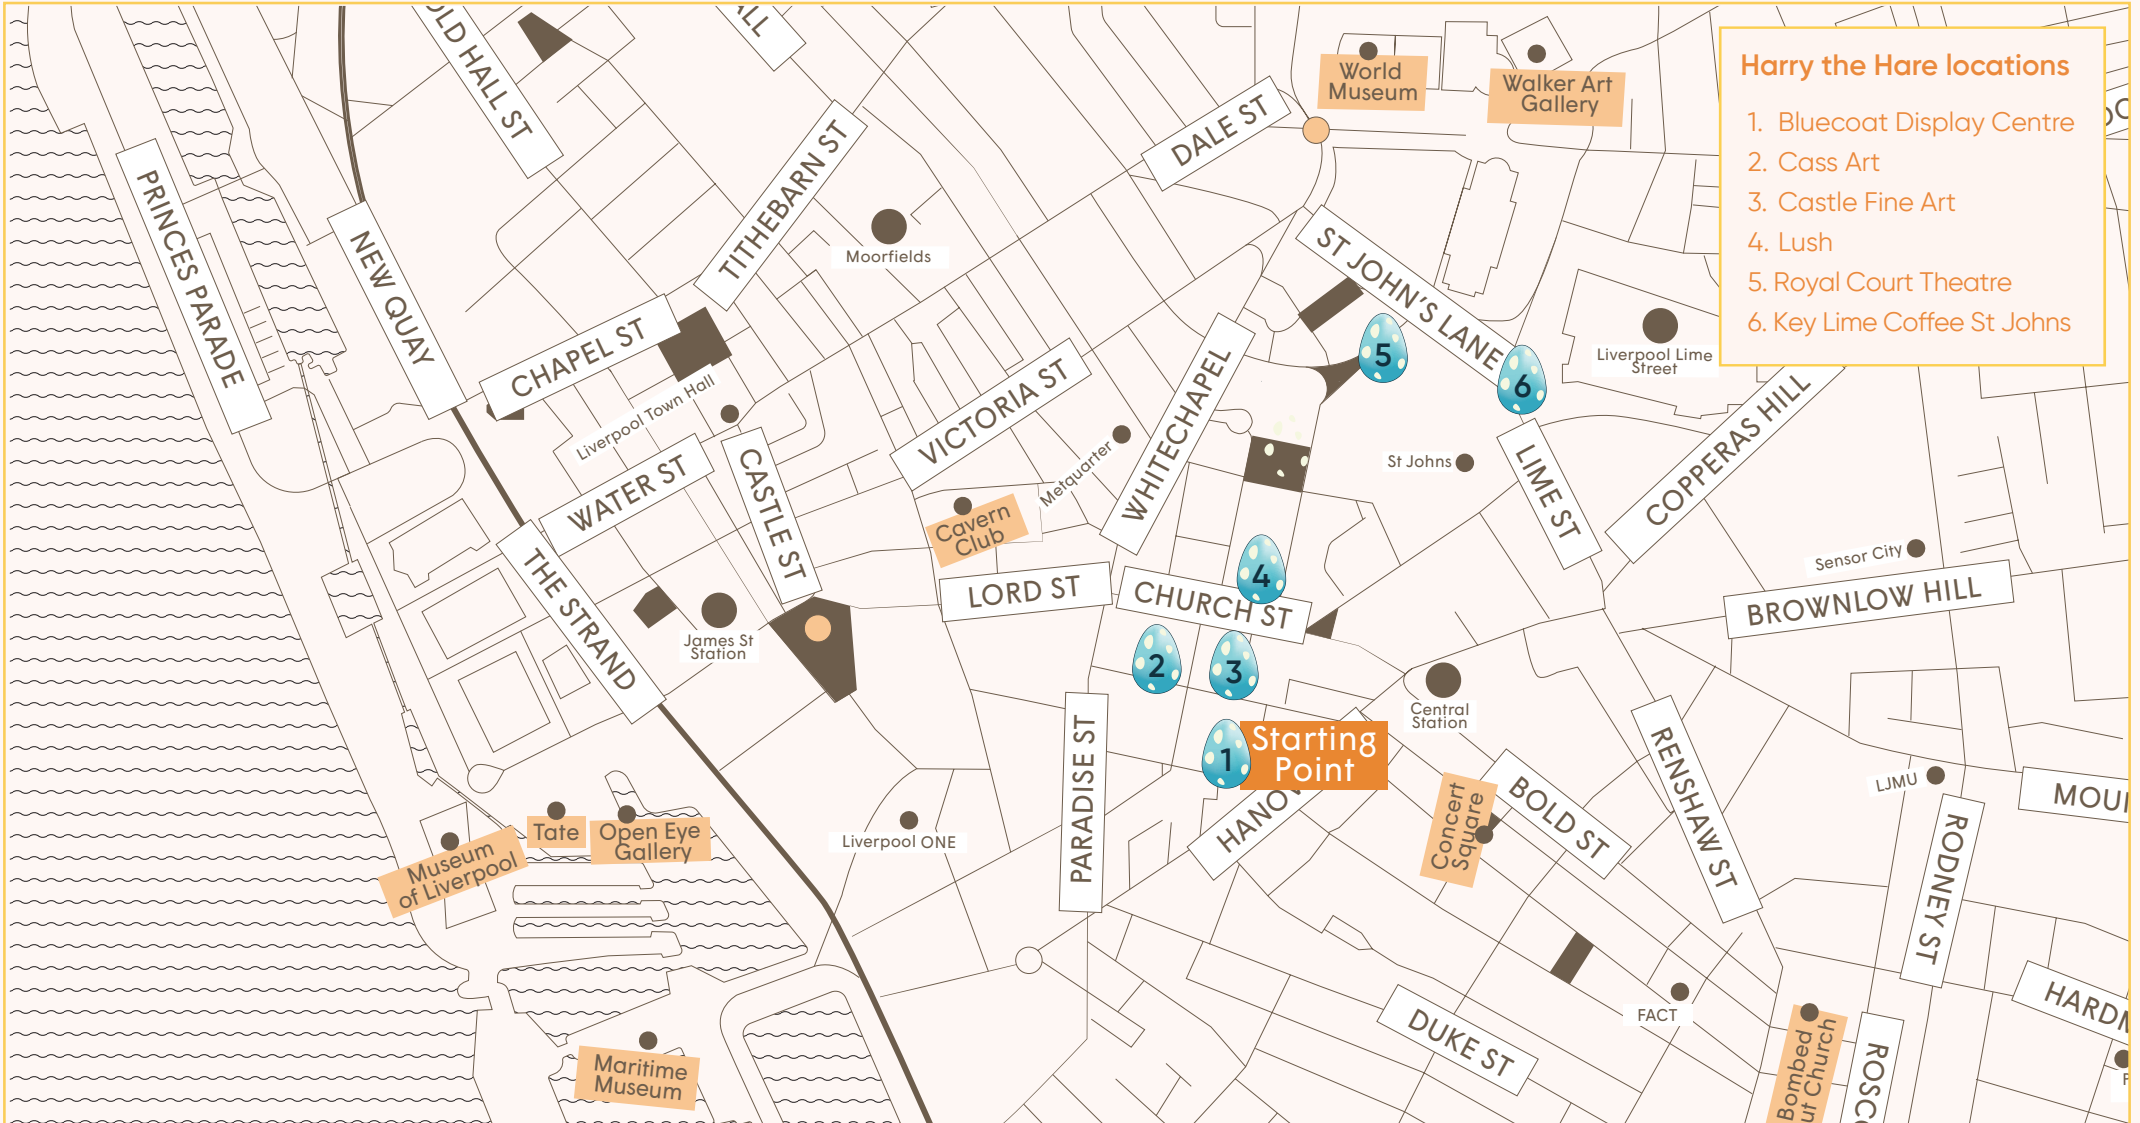

Harry Easter Trail the Hare

Brought to you by
Liverpool BID Company & Bluecoat Display Centre

Pick up your maps from Bluecoat Display Centre or follow the trail with your digital map!

Harry the Hare Easter Trail

Follow our Easter Trail to collect chocolate eggs & win a hand crafted chocolate Hare designed by artist Emma Rodgers and made by The Chocolate Cellar.

Step 1

Grab a map from Bluecoat Display Centre - or follow along now with our digital map.

Step 2

Collect your chocolate eggs at each Harry the Hare location

Step 3

To enter our prize draw for either one of six eggstra special chocolate Harry the Hare's or a first prize gift voucher worth £30 to spend at the Bluecoat Display Centre... grab a selfie with Harry the Hare outside our window and share with us on Instagram via [@bluecoatdisplaycentre](#) and [@liverpoolbidcompany](#) using [#Harrythehare](#)